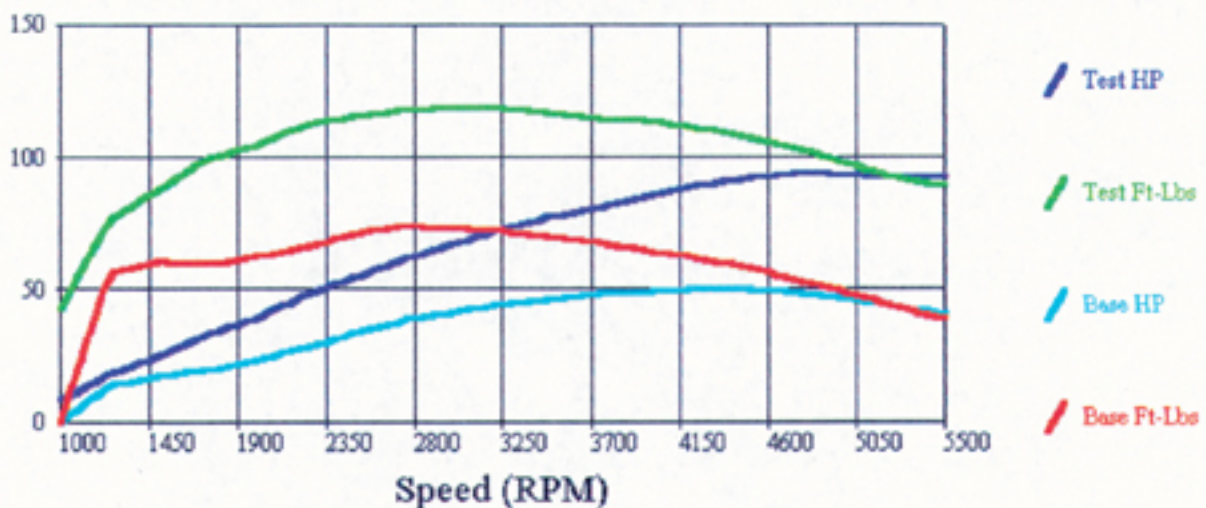

Customer	: Moss Motors, ,	Miles	: 95171.0
License	: MG4VIC	Weight	: 0.0
VIN	:	HP @ 50 MPH	: 0.00
Yr/Mk/Mdl	: 1973 MG B Roadster	Cyl/Disp.	: 4/1800
Comments	:		

HorsePower Curve Test Results

Test Run	: 1/29/2003 10:57:45 AM	Base Run	: 2/18/2003 10:30:20 AM
Max Power	: 94.0 @ 4750 RPM	Max Power	: 50.1 @ 4250 RPM
Max Torque	: 118.4 @ 3000 RPM	Max Torque	: 74.1 @ 2750 RPM
Comments	:		